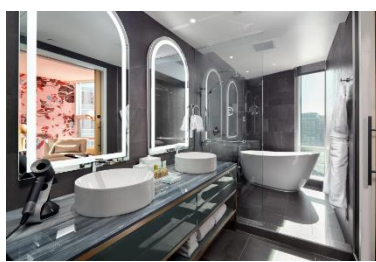

To inquire about a booking, call us at 604-242-2756 or email omer@versantehotel.com.

8499 Bridgeport Road, Richmond, BC V6X 0S8
+1 604 242 7777 | versantehotel.com

(Proof of reservation confirmation must be provided at check in to qualify for the rate.)