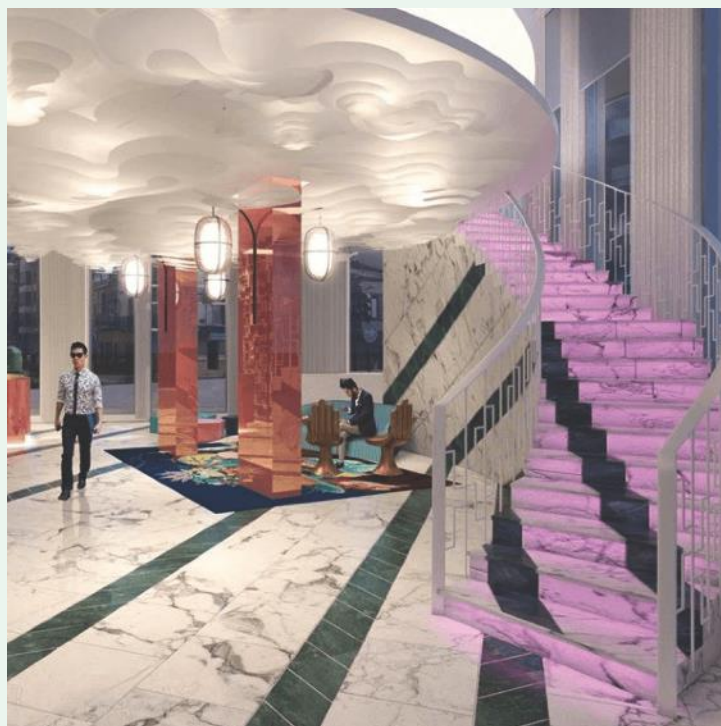

Who Will You Be Tonight?

Our 100 luxurious guestrooms and suites come in five bold designs, each evoking a distinct personality. Most rooms feature floor-to-ceiling windows and spacious spa bathrooms with freestanding soaker tubs and exterior view windows.