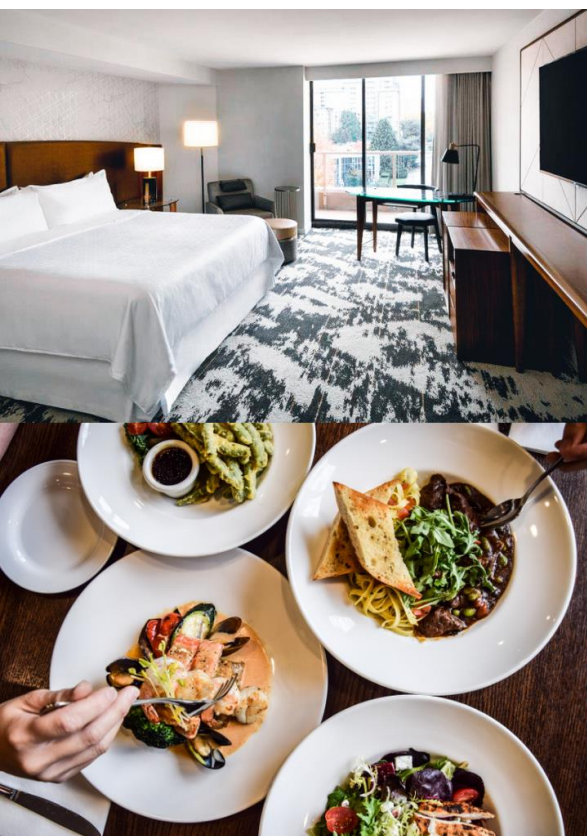

SHERATON
Vancouver Airport Hotel

King Pacific Lodge

Lodge Rates Include:

Complimentary Freezer Storage
Parking for One Vehicle
Vancouver International Airport
& South Terminal Shuttle Service

From $255 CAD

Plus applicable taxes and fees,
subject to availability and non-
commissionable.

Valid until December 31, 2021.

KAREN CAPORALE

Sales Manager

T +1 604 233 3952

karen.caporale@sheratonvancouverairport.com

Take advantage of tremendous rates from the Sheraton Vancouver Airport Hotel. There are so many reasons to choose the Sheraton for your next trip:

- Complimentary 24-hour airport shuttle service
- Harold's Kitchen & Bar with 24-hour room service
- Sheraton Fitness open 24-hours and outdoor swimming pool and whirlpool
- Walking distance to all amenities including CF Richmond Centre, Richmond Olympic Oval and Canada Line Skytrain connecting to downtown Vancouver

Contact us to book:

Call: 604.273.7878

Email: reservations@sheratonvancouverairport.com

Online: <https://www.marriott.com/event-reservations/reservation-link.mi?id=1611865223767&key=CORP&app=resvlink>

Sheraton Vancouver Airport Hotel

7551 Westminster Hwy

Richmond, B.C. Canada V6X 1A3

T. 604.273.7878

E. sales@sheratonvancouverairport.com

Visit Marriott.com/YVRVS