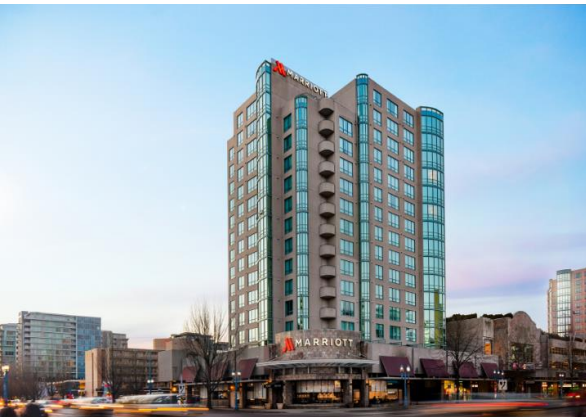

King Pacific Lodge

LODGE RATES INCLUDE:

Complimentary Freezer Storage
Parking for One Vehicle
Vancouver International Airport
& South Terminal Shuttle Service

FROM \$269 CAD

Plus applicable taxes and fees
subject to availability.
Non-commissionable. Valid until
December 31, 2021.

KAREN CAPORALE

Sales Manager
T +1 604 233 3952
karen.caporale@sheratonvancouverairport.com

Arrive with ease when you stay at the Vancouver Airport Marriott Hotel. Located near Vancouver airport's Skytrain in Richmond, BC, our hotel is designed to inspire brilliance in a sophisticated setting.

Book your next trip in advance:

- Complimentary 24-hour airport shuttle service
- Fresh, local fare at 75 West Coast Grill
- Redesigned guestrooms with ergonomic workstations
- Walking distance to CF Richmond Centre, Richmond Olympic Oval, and Canada Line Skytrain connecting to downtown Vancouver
- Fitness Centre